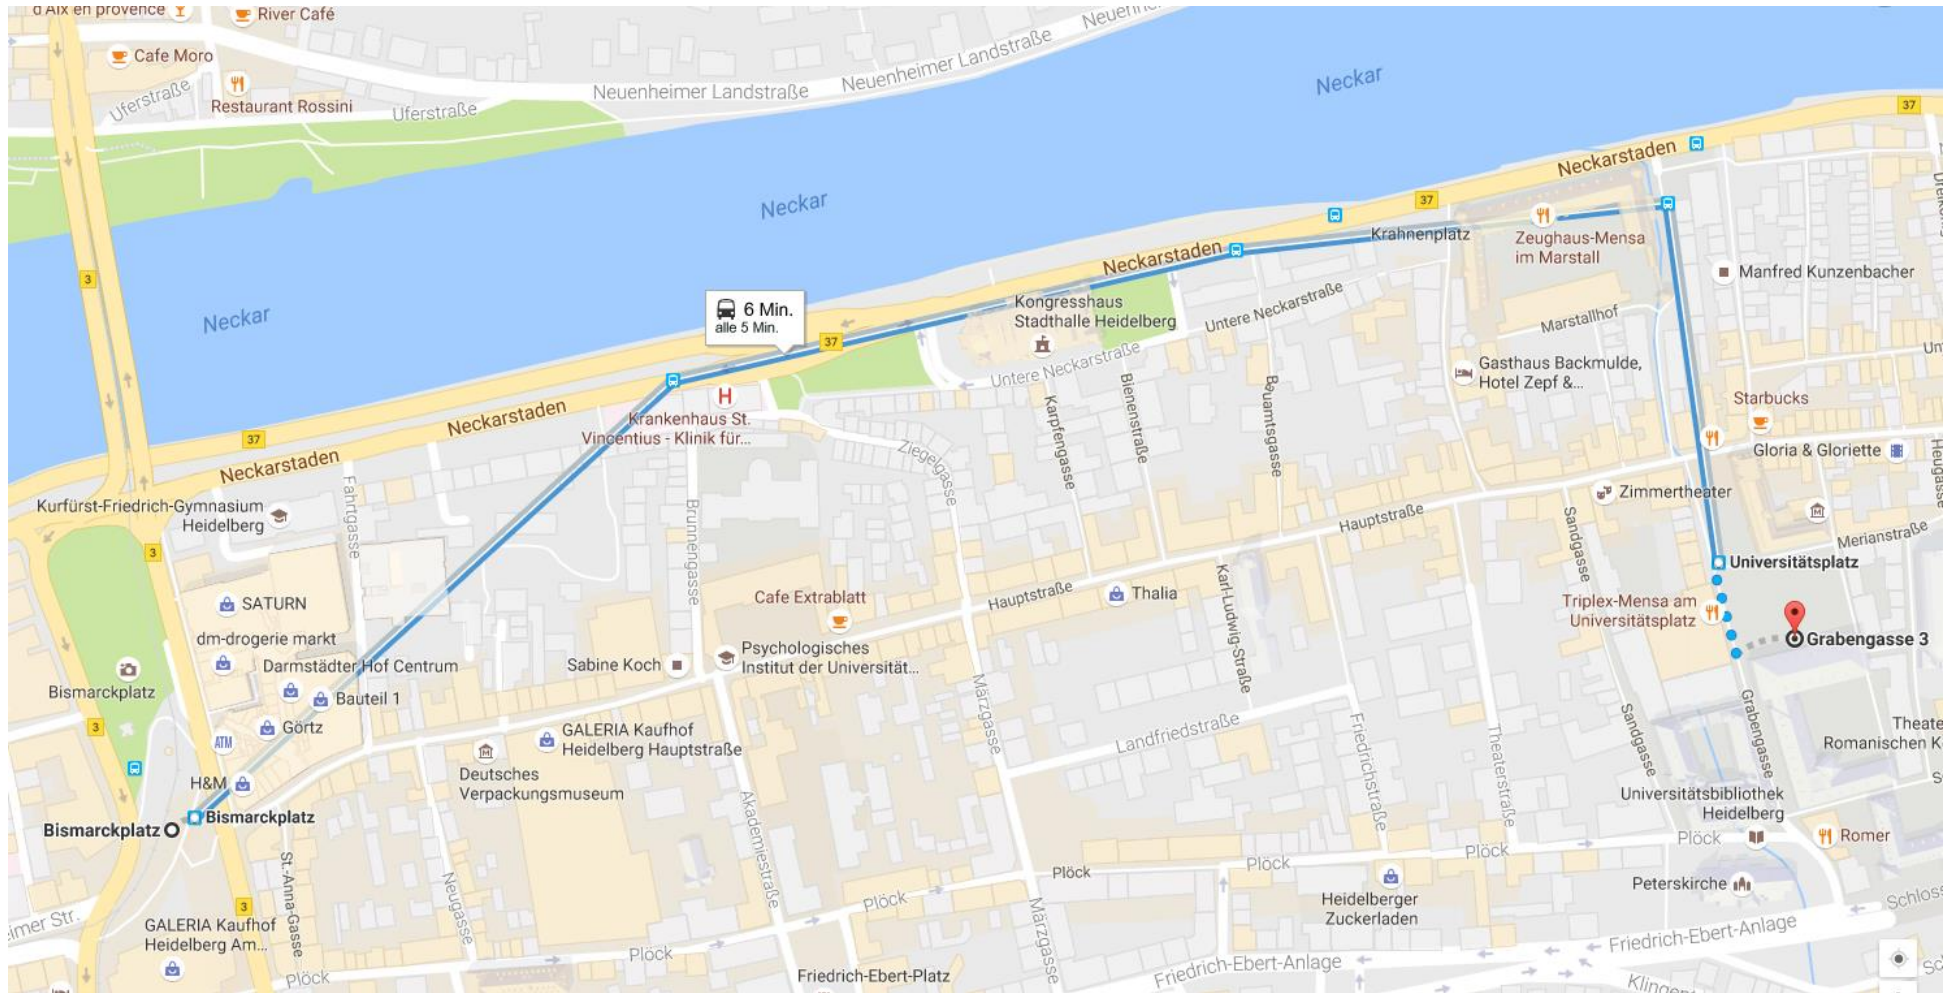

**Directions**

A = Hotel Crowne Plaza

B = Bismarckplatz

C = Informal Get together

D = New Lecture Hall

## BISMARCKPLATZ TO VENUE: NEW UNIVERSITY, UNIVERSITY SQUARE

# Directions Crowne Plaza – New Lecture Hall

## Bus Line 32 or 31 from Bismarckplatz to University Square