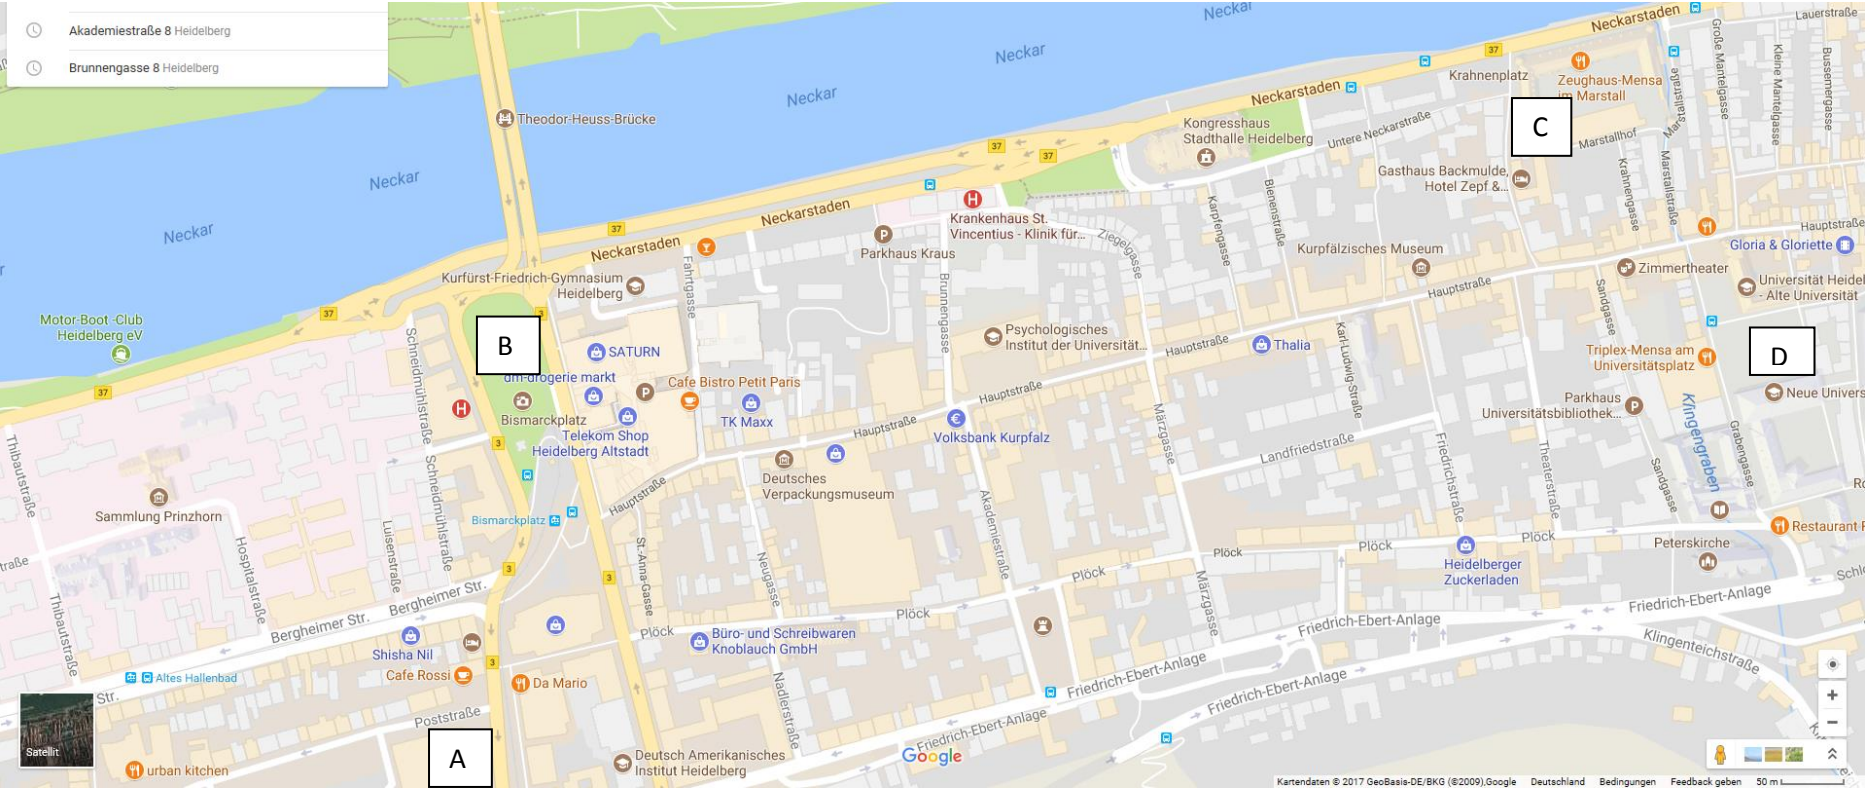

**Directions**

A = Hotel Crowne Plaza

B = Bismarckplatz

C = Informal Get together

D = New Lecture Hall

## BISMARCKPLATZ TO VENUE: NEW UNIVERSITY, UNIVERSITY SQUARE

# Directions Crowne Plaza – New Lecture Hall

## Bus Line 32 or 31 from Bismarckplatz to University Square